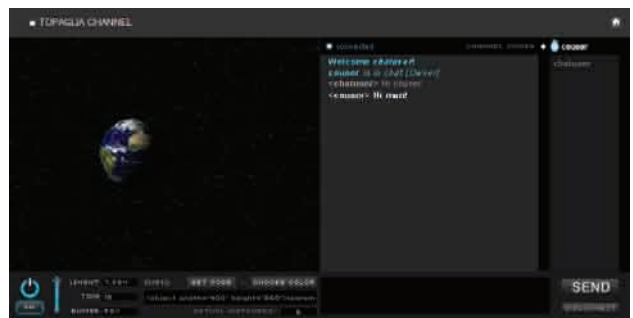

Producer Panel

End-user Panel

End-user Panel (choosing embed console color)

Embedded console

Sign up and Log in panel

TRY THIS NEW EXPERIENCE, Sign Up for free and begin to stream!

Fill the form completely and click on 'Sign up now' button. CSLIVE will send to you and email with a confirmation link due to verify your ID and activate account.